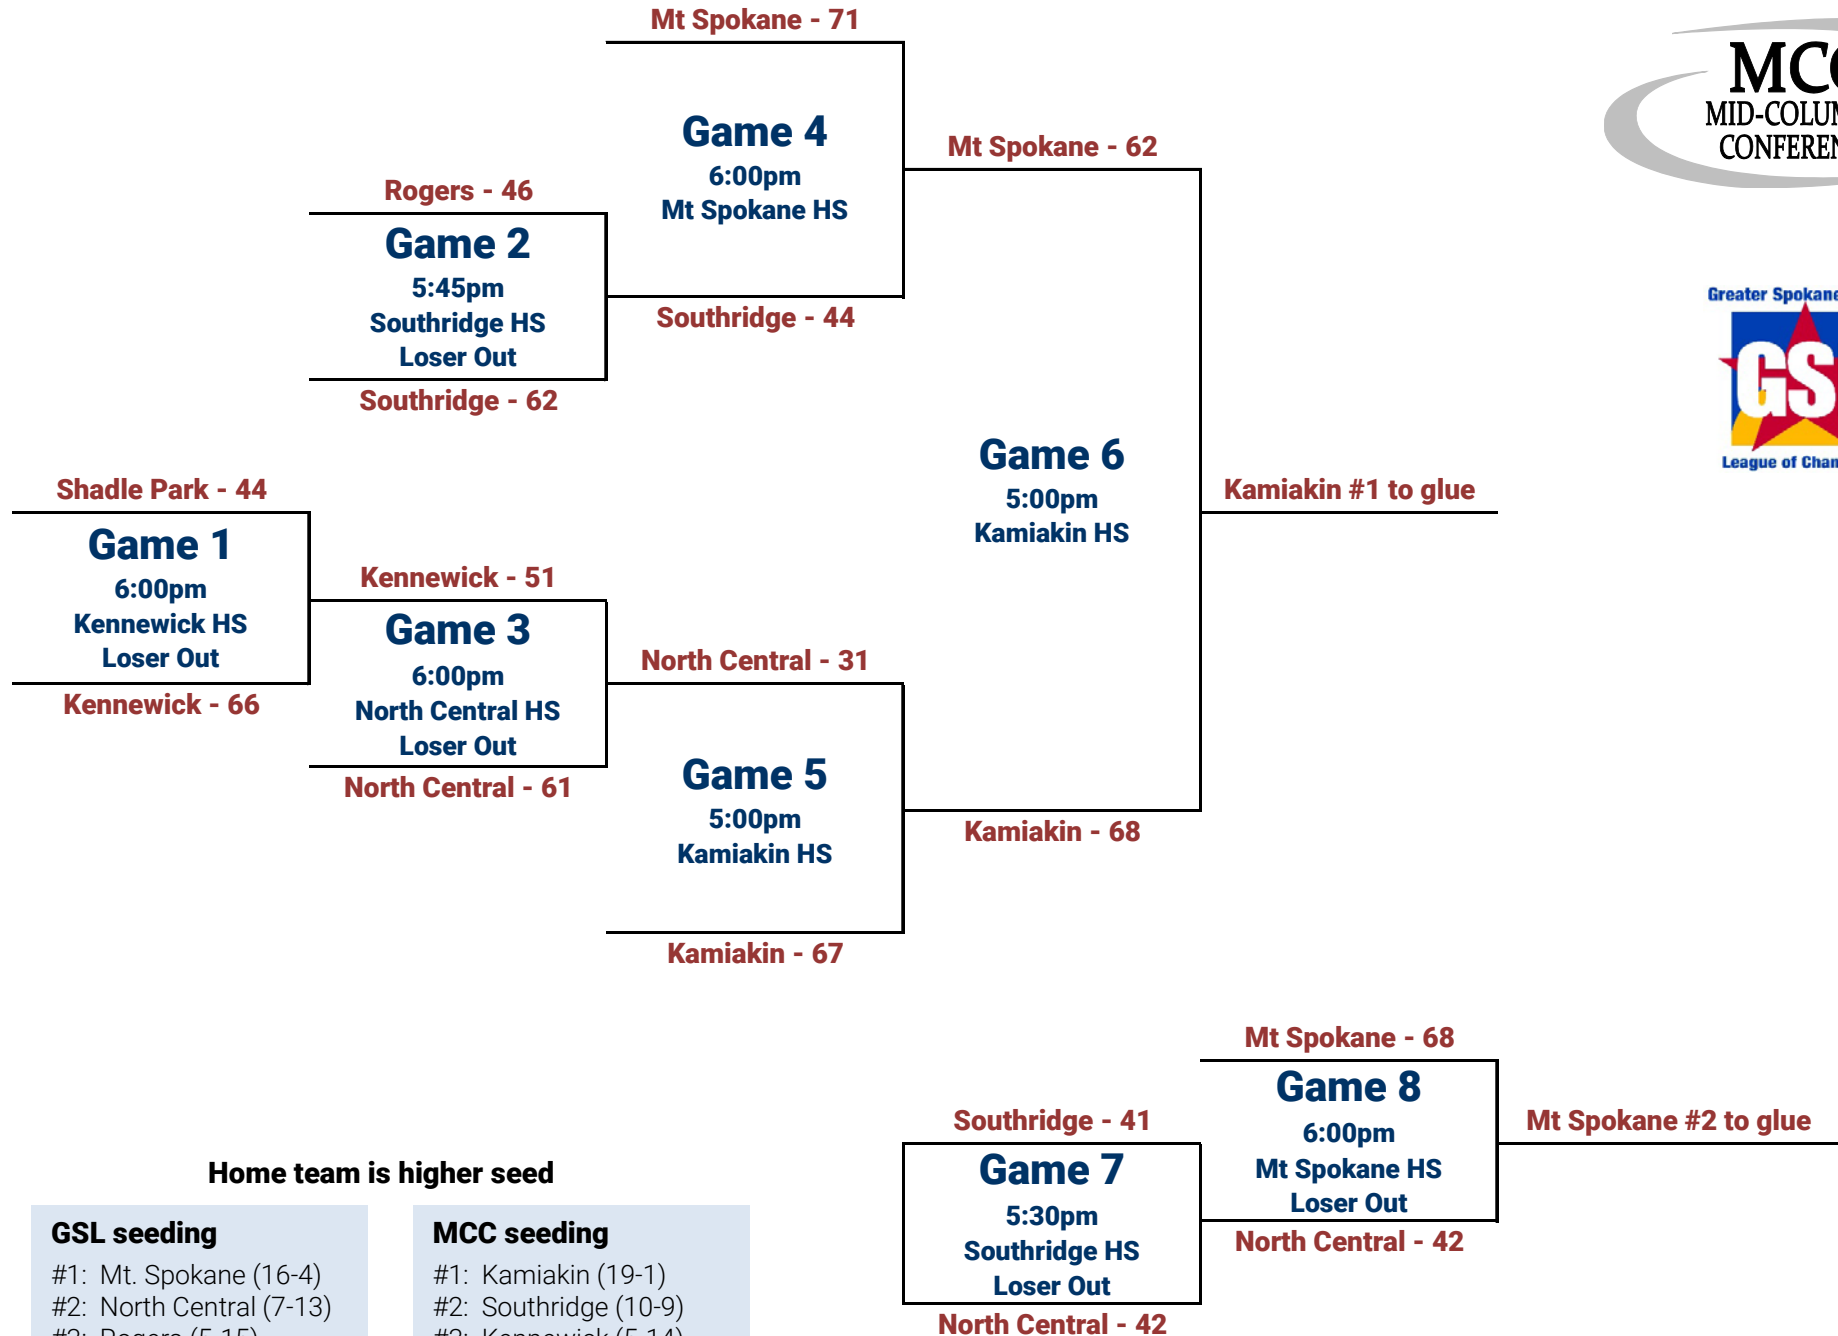

GIRLS 3A REGIONAL ROAD TO THE HARDWOOD CLASSIC

Tuesday, Feb. 7

Friday, Feb. 10

Saturday, Feb. 11

Thursday, Feb. 16

Saturday, Feb. 18

Home team is higher seed

GSL seeding	MCC seeding
#1: Mt. Spokane (16-4)	#1: Kamiakin (19-1)
#2: North Central (7-13)	#2: Southridge (10-9)
#3: Rogers (5-15)	#3: Kennewick (5-14)
#4: Shadle Park (0-19)	